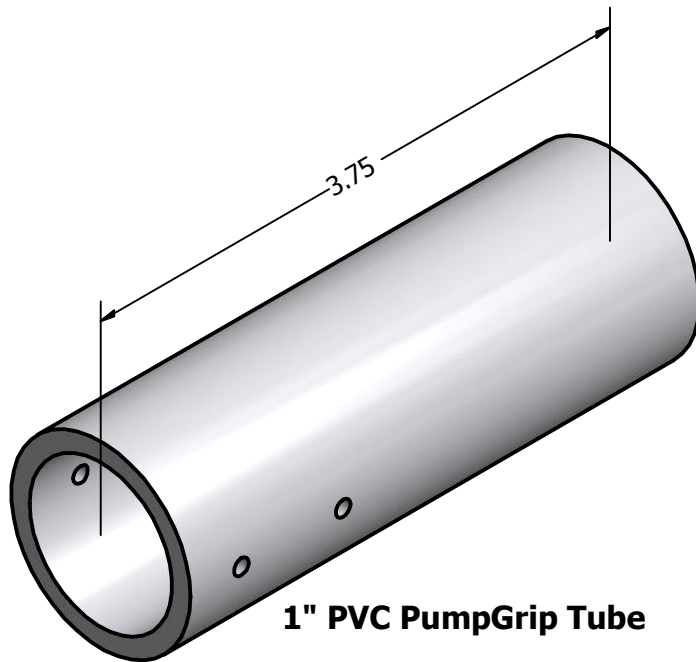

Stubs & Misc.

All measurements in inches
100% scale

CPVC Redirect Stub

CPVC/PVC Wye Stub

1/4" PVC Catch Spring Rod

1/2" x 5/8" O-ring Tube

1 1/2" PVC Thinwall PumpGrip Spacer

1 1/4" PVC PumpGrip Tube

(Hole location isn't critical for these pieces.
They're just there for reference.)

1" PVC PumpGrip Tube

1/2" Nylon Spring Post

B

B

A

A

2