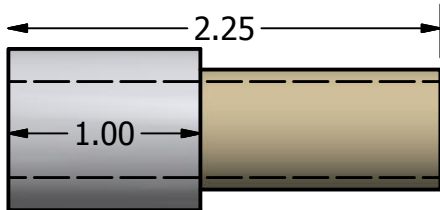

Stubs & Misc.

All measurements in inches
100% scale

CPVC Redirect Stub

CPVC/PVC Wye Stub

1/4" PVC Catch Spring Rod

1/2" x 5/8" O-ring Tube

1 1/2" PVC Thinwall PumpGrip Spacer

1 1/4" PVC PumpGrip Tube

(Hole location isn't critical for these pieces.
They're just there for reference.)

1" PVC PumpGrip Tube

1/2" Nylon Spring Post

B

B

A

A

2