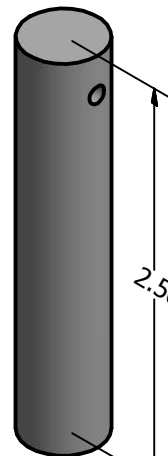

Stubs & Misc.

All measurements in inches
100% scale

CPVC Redirect Stub

CPVC/PVC Wye Stub

1/4" PVC Catch Spring Rod

1/2" x 5/8" O-ring Tube

1 1/2" PVC Thinwall PumpGrip Spacer

1 1/4" PVC PumpGrip Tube

(Hole location isn't critical for these pieces.
They're just there for reference.)

1" PVC PumpGrip Tube

1/2" Nylon Spring Post

B

B

A

A

2