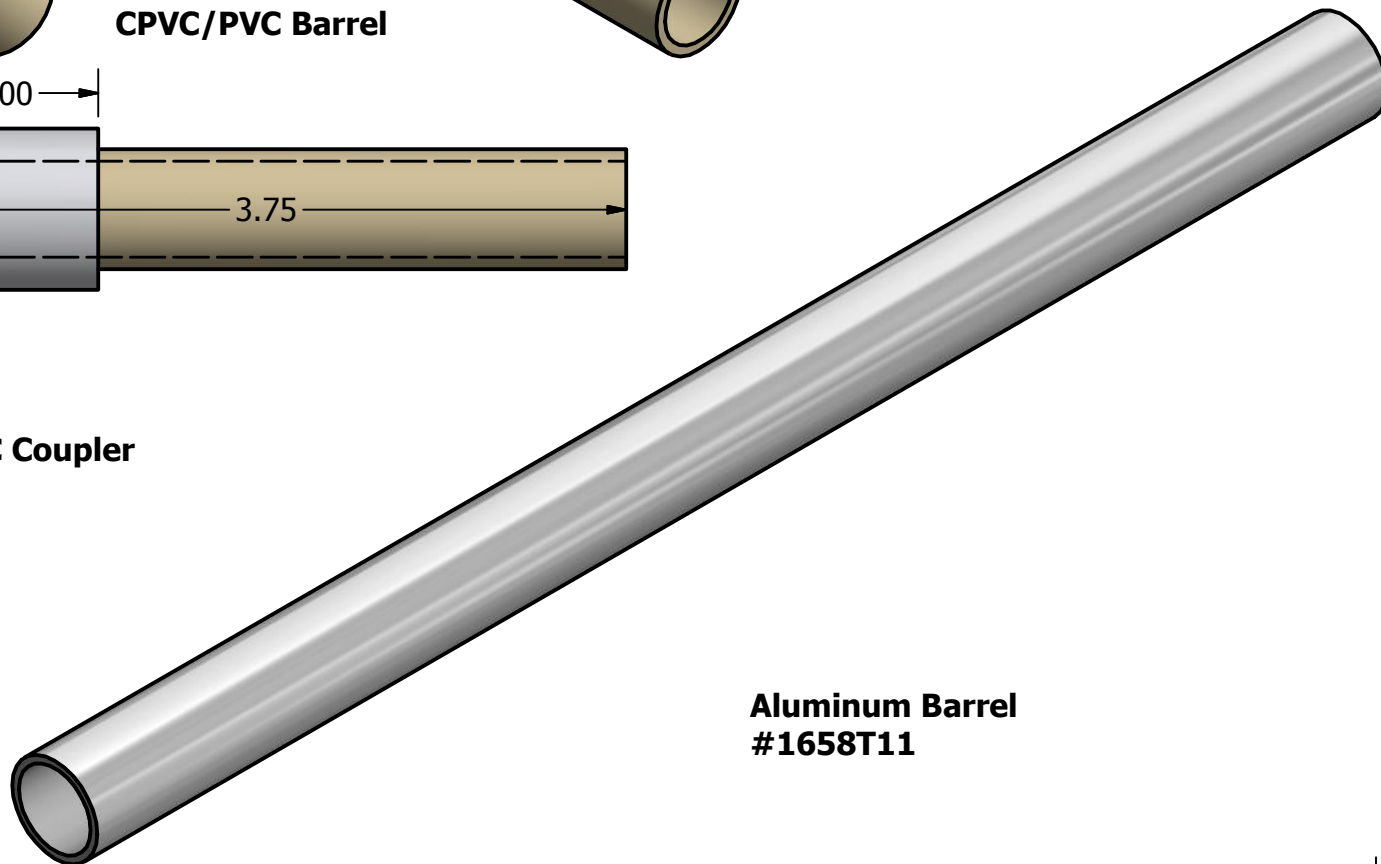

2

1

Barrel

All measurements in inches
100% scale

CPVC/PVC Barrel

1/2" CPVC Coupler

**Aluminum Barrel
#1658T11**

2