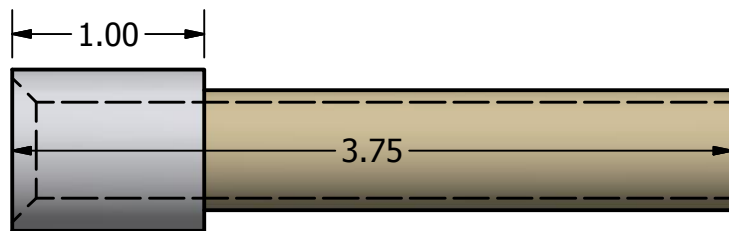

2

1

Barrel

All measurements in inches
100% scale

CPVC/PVC Barrel

1/2" CPVC Coupler

**Aluminum Barrel
#1658T11**

2