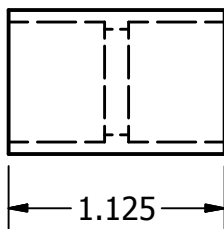

2

1

Barrel

All measurements in inches
100% scale

CPVC/PVC Barrel

1/2" CPVC Coupler

**Aluminum Barrel
#1658T11**

2