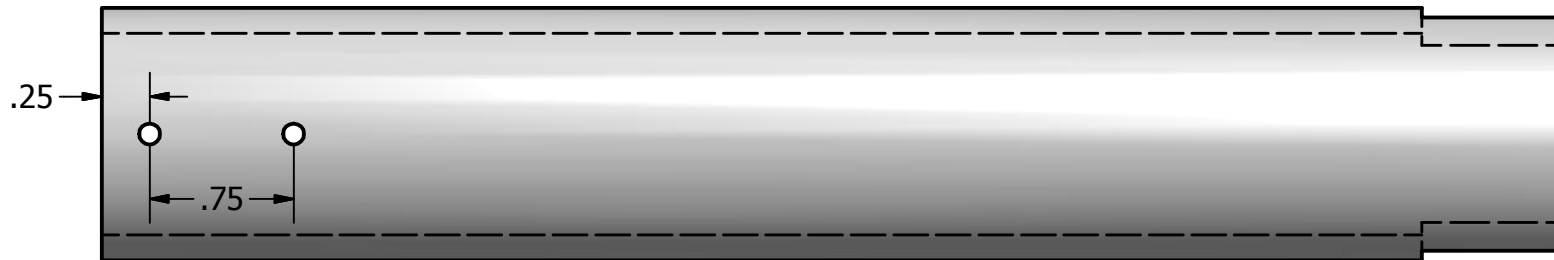

# 1" PVC Priming Tube

All measurements in inches  
100% scale

Iso

Side

Bottom