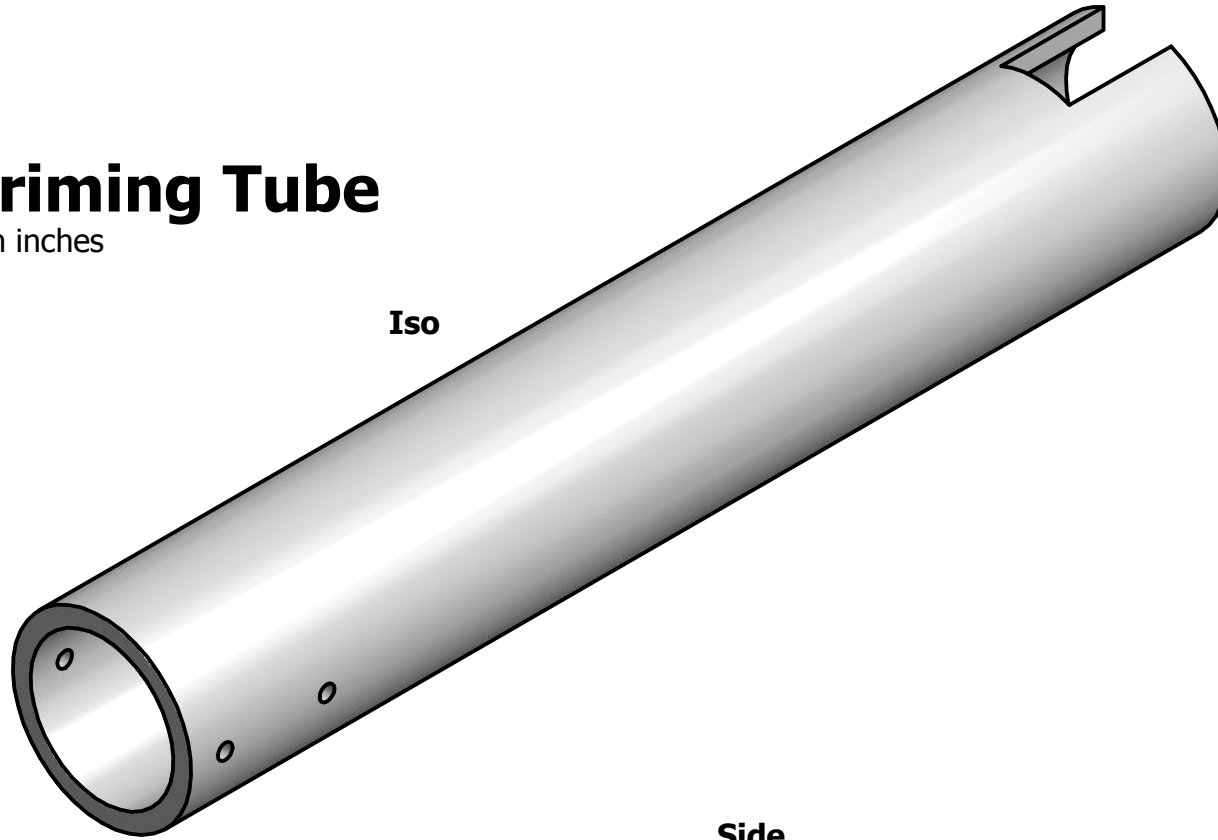

# 1" PVC Priming Tube

All measurements in inches  
100% scale

Iso

Side

Bottom