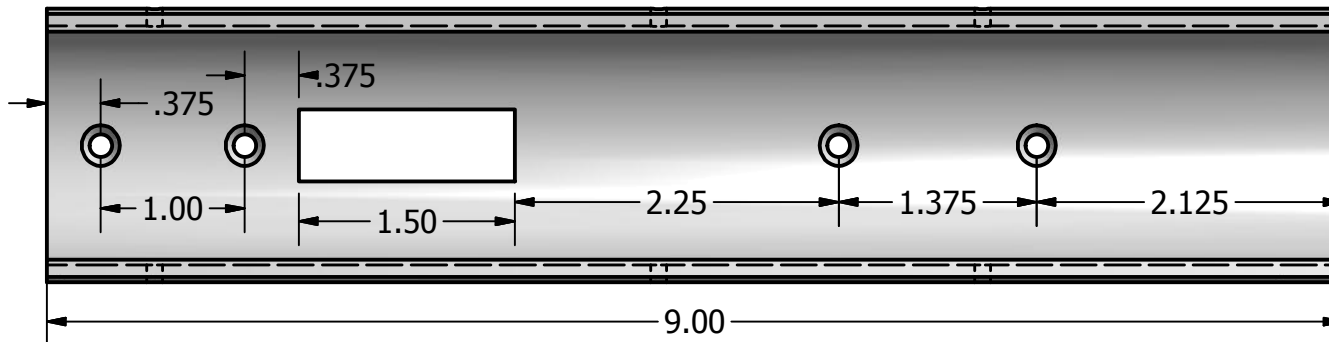

1 1/2" PVC Handle Clamp

All measurements are in inches
80% scale

2

1

B

B

A

A