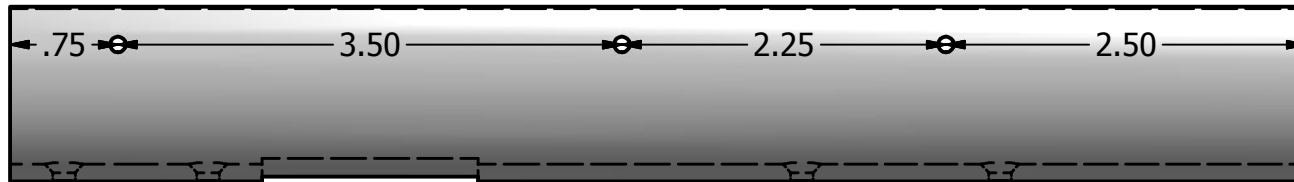

1 1/2" PVC Handle Clamp

All measurements are in inches
80% scale

2

1

B

B

A

A