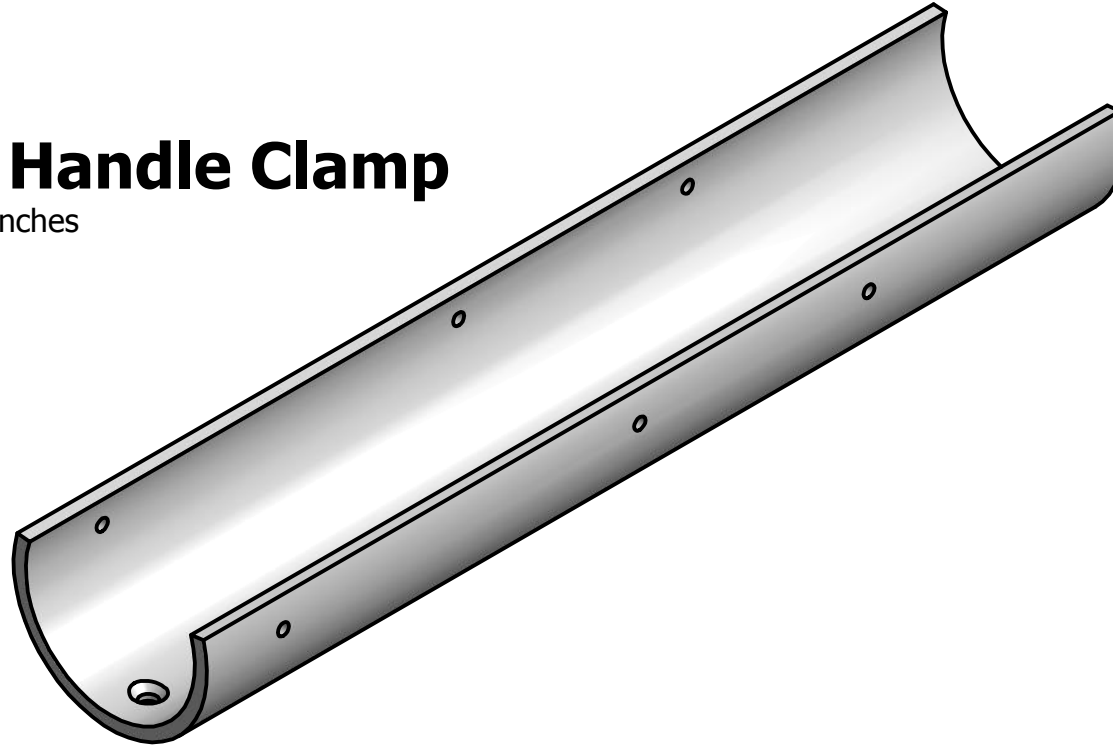

1 1/2" PVC Handle Clamp

All measurements are in inches
80% scale

2

1

B

B

A

A