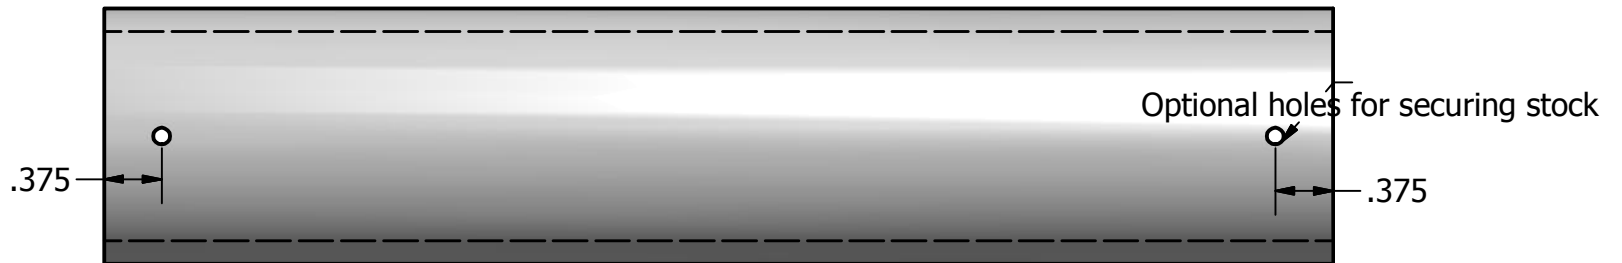

1 1/4" PVC Plunger Tube

All measurements in inches
80% scale

Iso

Side

Bottom