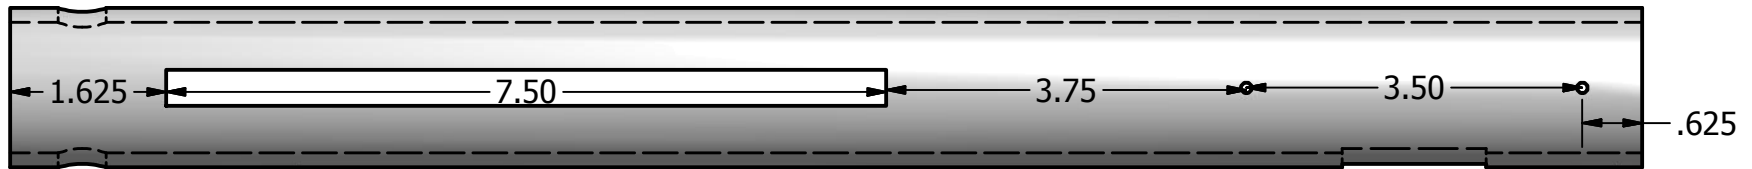

1 1/4" PVC Front Tube

All measurements in inches

50% scale

Iso

Side

1.625 7.50 3.75 3.50 .625

17.00

.75

1.50 1.625

Bottom

2

1

B

B

A

A