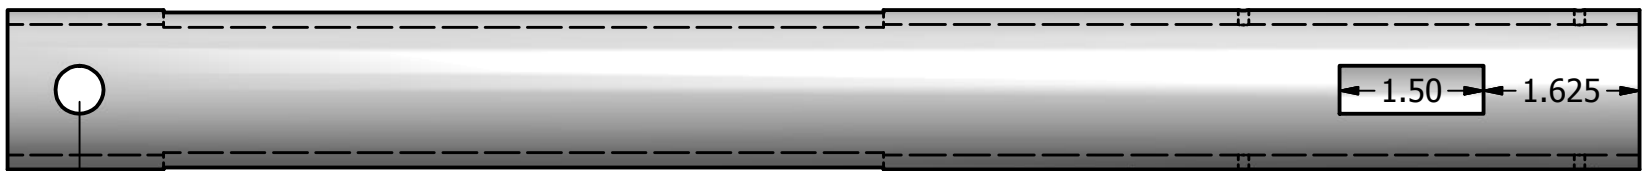

1 1/4" PVC Front Tube

All measurements in inches

50% scale

Iso

Side

1.625 7.50 3.75 3.50 .625

17.00

.75

1.50 1.625

Bottom

2

1

B

B

A

A