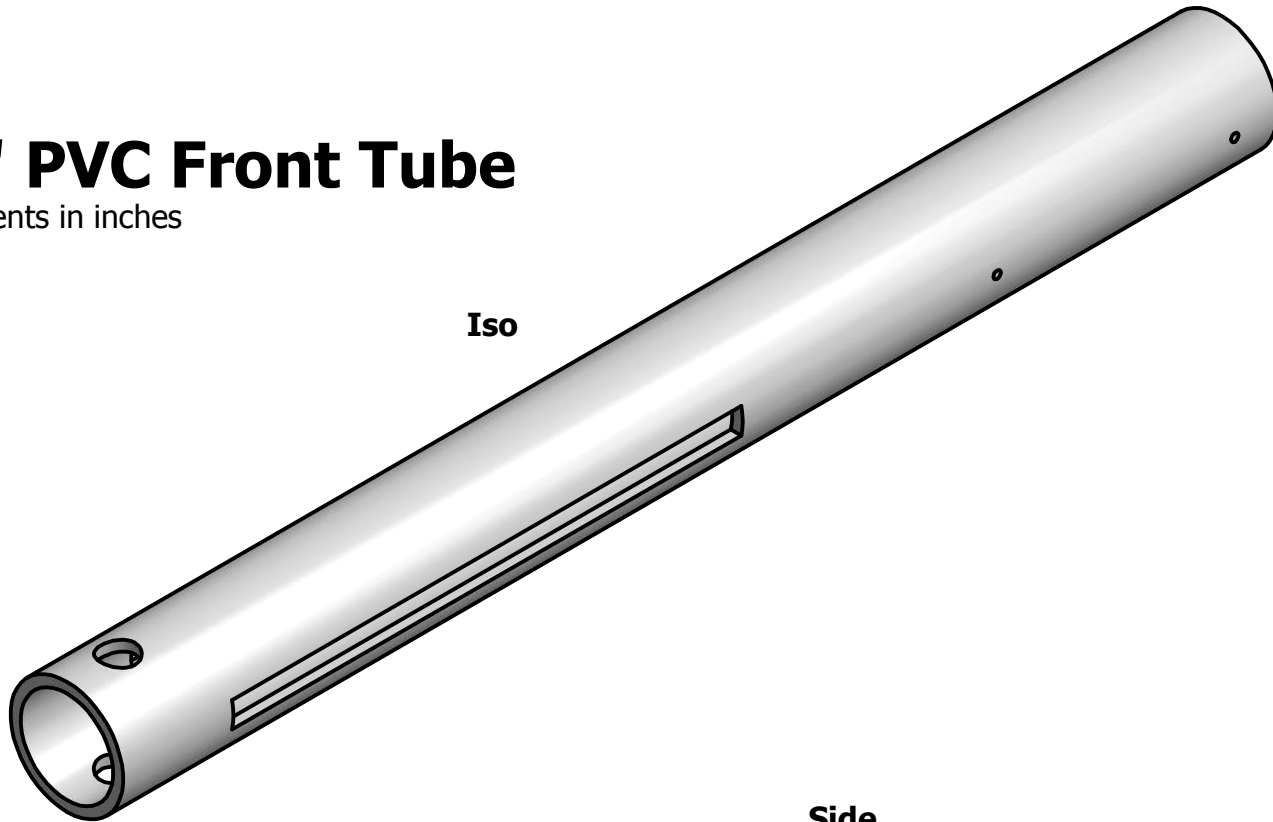

1 1/4" PVC Front Tube

All measurements in inches

50% scale

Iso

Side

1.625 7.50 3.75 3.50 .625

17.00

.75

1.50 1.625

Bottom

2

1

B

B

A

A